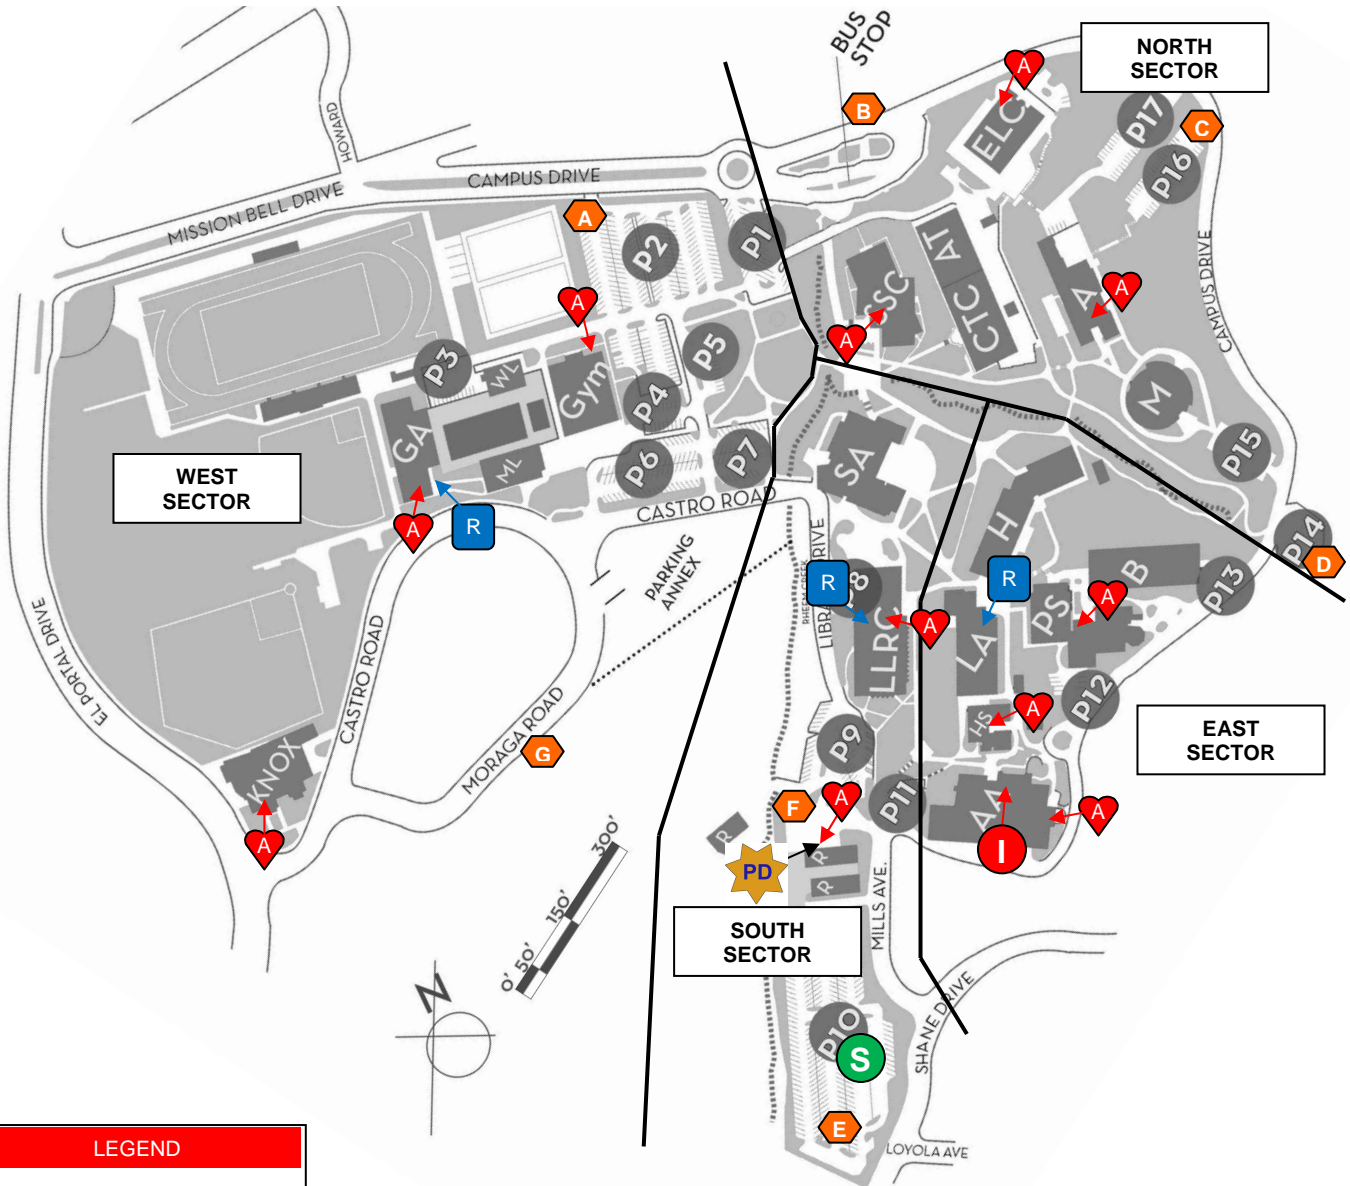

EMERGENCY MAP

CONTRA COSTA COLLEGE
2600 MISSION BELL DRIVE
SAN PABLO, CA 94806

LEGEND	
	AED
	RESCUE ASSISTANCE AREA (UPPER FLOORS ONLY)
	EVACUATION ASSEMBLY AREA
	DISTRICT POLICE DEPARTMENT
	STAGING AREA
	IMT ASSEMBLY AREA

EMERGENCY TELEPHONE NUMBERS

EMERGENCY

Police, Fire, Medical: **9-1-1** or **9-9-1-1** (from office phones)

7-DIGIT EMERGENCY DISPATCH NUMBER (FOR CELL PHONE USE)

Richmond Police: **(510) 233-1214**

DISTRICT POLICE (NON-EMERGENCY)